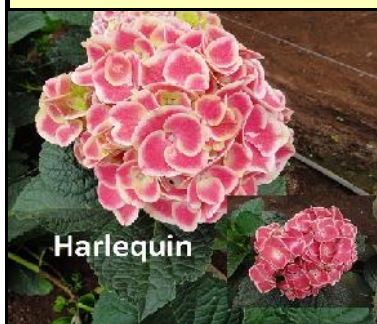

Note: Box weight may vary over season +/- 0.5kg

Harlequin Headsize: 12-14 cm

Length	AVALABILITY:	Packrate:	Box weight: (kg)
40 cm		40	6.5
50 cm		30	6.5
60 cm		30	7.0
70 cm		30	7.0
80 cm		30	7.5

Note: Box weight may vary over season +/- 0.5kg