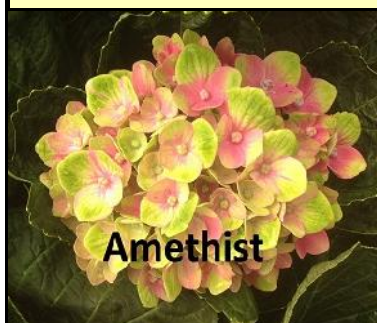

WEEK: 14

Amethyst: Headsize: 12-14 cm

Length	AVALABILITY:	Packrate:	Box weight: (kg)
35 cm		50	4.5
40 cm		40	5.5
50 cm			
60 cm			
70 cm			

Note: Box weight may vary over season +/- 0.5kg

Candy Floss: Headsize: 17-20 cm