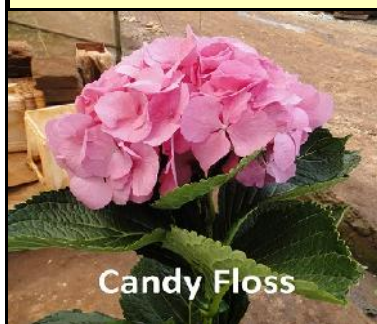

WEEK: 14

Amethyst: Headsize: 12-14 cm

Length	AVALABILITY:	Packrate:	Box weight: (kg)
35 cm		50	4.5
40 cm		40	5.5
50 cm			
60 cm			
70 cm			

Note: Box weight may vary over season +/- 0.5kg

Candy Floss: Headsize: 17-20 cm